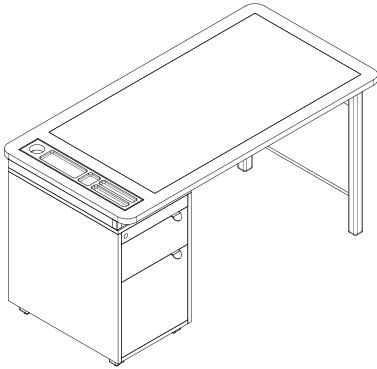

Artistico
Furniture

PRODUCT TECHNICAL SHEET

Bow Desk With Drawer

Standard's general scheme

(1)

BWDDR50101

| Desk With Drawer (1) | | |
|----------------------|--------------|------|
| Overall dimensions | Measurements | |
| (mm) | | |
| Height | H | 750 |
| Width | L | 1400 |
| Depth | P | 700 |

(2)

BWDDR50102

| Desk With Drawer (2) | | |
|----------------------|--------------|------|
| Overall dimensions | Measurements | |
| (mm) | | |
| Height | H | 750 |
| Width | L | 1600 |
| Depth | P | 800 |

(3)

BWDDR50103

| Desk With Drawer (3) | | |
|----------------------|--------------|------|
| Overall dimensions | Measurements | |
| (mm) | | |
| Height | H | 750 |
| Width | L | 1800 |
| Depth | P | 900 |

Artistico
Furniture

PRODUCT TECHNICAL SHEET

Bow Desk With Drawer

DESCRIPTION

Desk:

Top : 25 mm thickness MFC .

Cut : By CNC

Surface : Melamine board which is anti scratch. bacteria, water and heat resistance