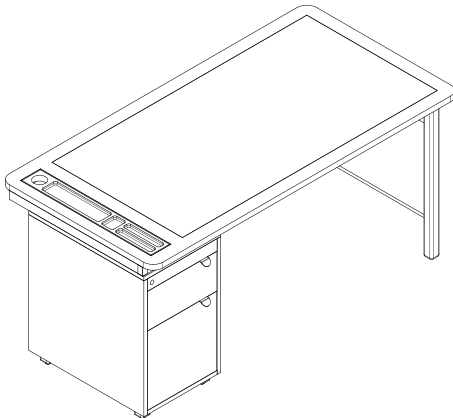

Artistico
Furniture

PRODUCT TECHNICAL SHEET

Bow Desk With Drawer

Standard's general scheme

(1)

BWDDR50101

| Desk With Drawer (1) | | |
|----------------------|--------------|------|
| Overall dimensions | Measurements | |
| (mm) | | |
| Height | H | 750 |
| Width | L | 1400 |
| Depth | P | 700 |

(2)

BWDDR50102

| Desk With Drawer (2) | | |
|----------------------|--------------|------|
| Overall dimensions | Measurements | |
| (mm) | | |
| Height | H | 750 |
| Width | L | 1600 |
| Depth | P | 800 |

(3)

BWDDR50103

| Desk With Drawer (3) | | |
|----------------------|--------------|------|
| Overall dimensions | Measurements | |
| (mm) | | |
| Height | H | 750 |
| Width | L | 1800 |
| Depth | P | 900 |

Artistico
Furniture

PRODUCT TECHNICAL SHEET

Bow Desk With Drawer

DESCRIPTION

Desk:

Top : 25 mm thickness MFC .

Cut : By CNC

Surface : Melamine board which is anti scratch. bacteria, water and heat resistance