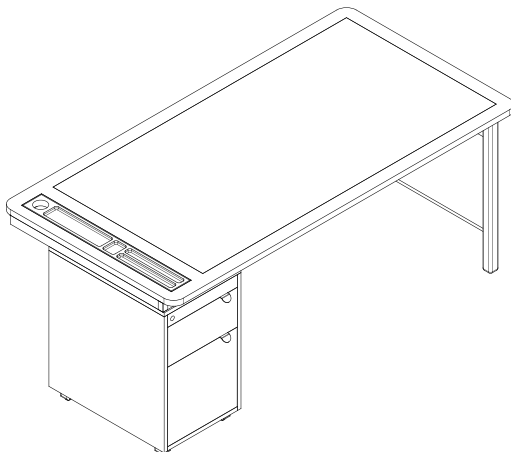

Artistico
Furniture

PRODUCT TECHNICAL SHEET

Bow Desk With Drawer

Standard's general scheme

(1)

BWDDR50101

| Desk With Drawer (1) | | |
|----------------------|--------------|------|
| Overall dimensions | Measurements | |
| (mm) | | |
| Height | H | 750 |
| Width | L | 1400 |
| Depth | P | 700 |

(2)

BWDDR50102

| Desk With Drawer (2) | | |
|----------------------|--------------|------|
| Overall dimensions | Measurements | |
| (mm) | | |
| Height | H | 750 |
| Width | L | 1600 |
| Depth | P | 800 |

(3)

BWDDR50103

| Desk With Drawer (3) | | |
|----------------------|--------------|------|
| Overall dimensions | Measurements | |
| (mm) | | |
| Height | H | 750 |
| Width | L | 1800 |
| Depth | P | 900 |

Artistico
Furniture

PRODUCT TECHNICAL SHEET

Bow Desk With Drawer

DESCRIPTION

Desk:

Top : 25 mm thickness MFC .

Cut : By CNC

Surface : Melamine board which is anti scratch. bacteria, water and heat resistance