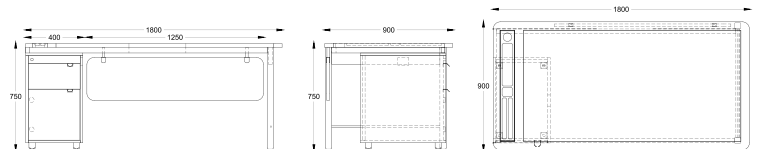

Artistico
Furniture

PRODUCT TECHNICAL SHEET

Bow Desk With Drawer

Standard's general scheme

(1)

BWDDR50101

| Desk With Drawer (1) | | |
|----------------------|--------------|------|
| Overall dimensions | Measurements | |
| (mm) | | |
| Height | H | 750 |
| Width | L | 1400 |
| Depth | P | 700 |

(2)

BWDDR50102

| Desk With Drawer (2) | | |
|----------------------|--------------|------|
| Overall dimensions | Measurements | |
| (mm) | | |
| Height | H | 750 |
| Width | L | 1600 |
| Depth | P | 800 |

(3)

BWDDR50103

| Desk With Drawer (3) | | |
|----------------------|--------------|------|
| Overall dimensions | Measurements | |
| (mm) | | |
| Height | H | 750 |
| Width | L | 1800 |
| Depth | P | 900 |