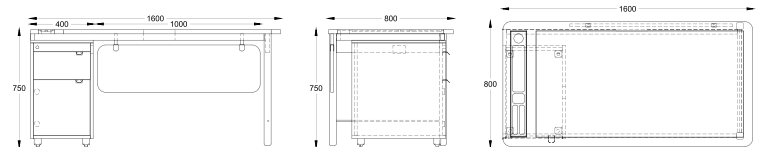

Artistico
Furniture

PRODUCT TECHNICAL SHEET

Bow Desk With Drawer

Standard's general scheme

(1)

BWDDR50101

| Desk With Drawer (1) | | |
|----------------------|--------------|------|
| Overall dimensions | Measurements | |
| (mm) | | |
| Height | H | 750 |
| Width | L | 1400 |
| Depth | P | 700 |

(2)

BWDDR50102

| Desk With Drawer (2) | | |
|----------------------|--------------|------|
| Overall dimensions | Measurements | |
| (mm) | | |
| Height | H | 750 |
| Width | L | 1600 |
| Depth | P | 800 |

(3)

BWDDR50103

| Desk With Drawer (3) | | |
|----------------------|--------------|------|
| Overall dimensions | Measurements | |
| (mm) | | |
| Height | H | 750 |
| Width | L | 1800 |
| Depth | P | 900 |