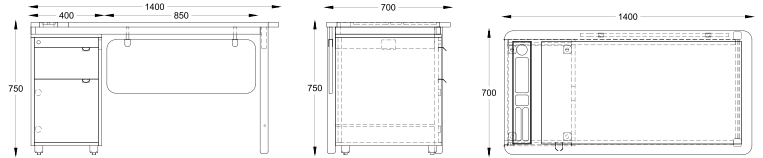

Artistico
Furniture

PRODUCT TECHNICAL SHEET

Bow Desk With Drawer

Standard's general scheme

(1)

BWDDR50101

| Desk With Drawer (1) | | |
|----------------------|--------------|------|
| Overall dimensions | Measurements | |
| (mm) | | |
| Height | H | 750 |
| Width | L | 1400 |
| Depth | P | 700 |

(2)

BWDDR50102

| Desk With Drawer (2) | | |
|----------------------|--------------|------|
| Overall dimensions | Measurements | |
| (mm) | | |
| Height | H | 750 |
| Width | L | 1600 |
| Depth | P | 800 |

(3)

BWDDR50103

| Desk With Drawer (3) | | |
|----------------------|--------------|------|
| Overall dimensions | Measurements | |
| (mm) | | |
| Height | H | 750 |
| Width | L | 1800 |
| Depth | P | 900 |