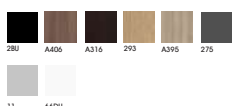

Artistico
Furniture

PRODUCT TECHNICAL SHEET

Bow Desk With Drawer

DESCRIPTION

Desk:

Top : 25 mm thickness MFC .

Cut : By CNC

Surface : Melamine board which is anti scratch. bacteria, water and heat resistance

Chassis: Beech Wood

Corners: Rounded Corners

Edges : PVC 2 mm thickness.

Accessories :

- Rectangular Brush Gromment.

Drawer :

Top : 18 mm thickness MDF .

Cut : By CNC

Surface : Melamine board which is anti scratch. bacteria, water and heat resistance .

Drawers :

Central lock ,Soft-Close Hinges .

Accessories :

Steel Handle Coated With Electrostatic Paint.

1 Drawer + 1 cabinet

LINEN