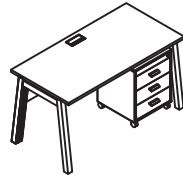

Artistico
Furniture

Slant
Line

Slant Concept

The slanted quattro lines offer different perspective depending on the viewer points found in cubist artworks .

+

Dimension

160*80*75
180*90*75
200*100*75

120*60*75
140*70*75
160*80*75